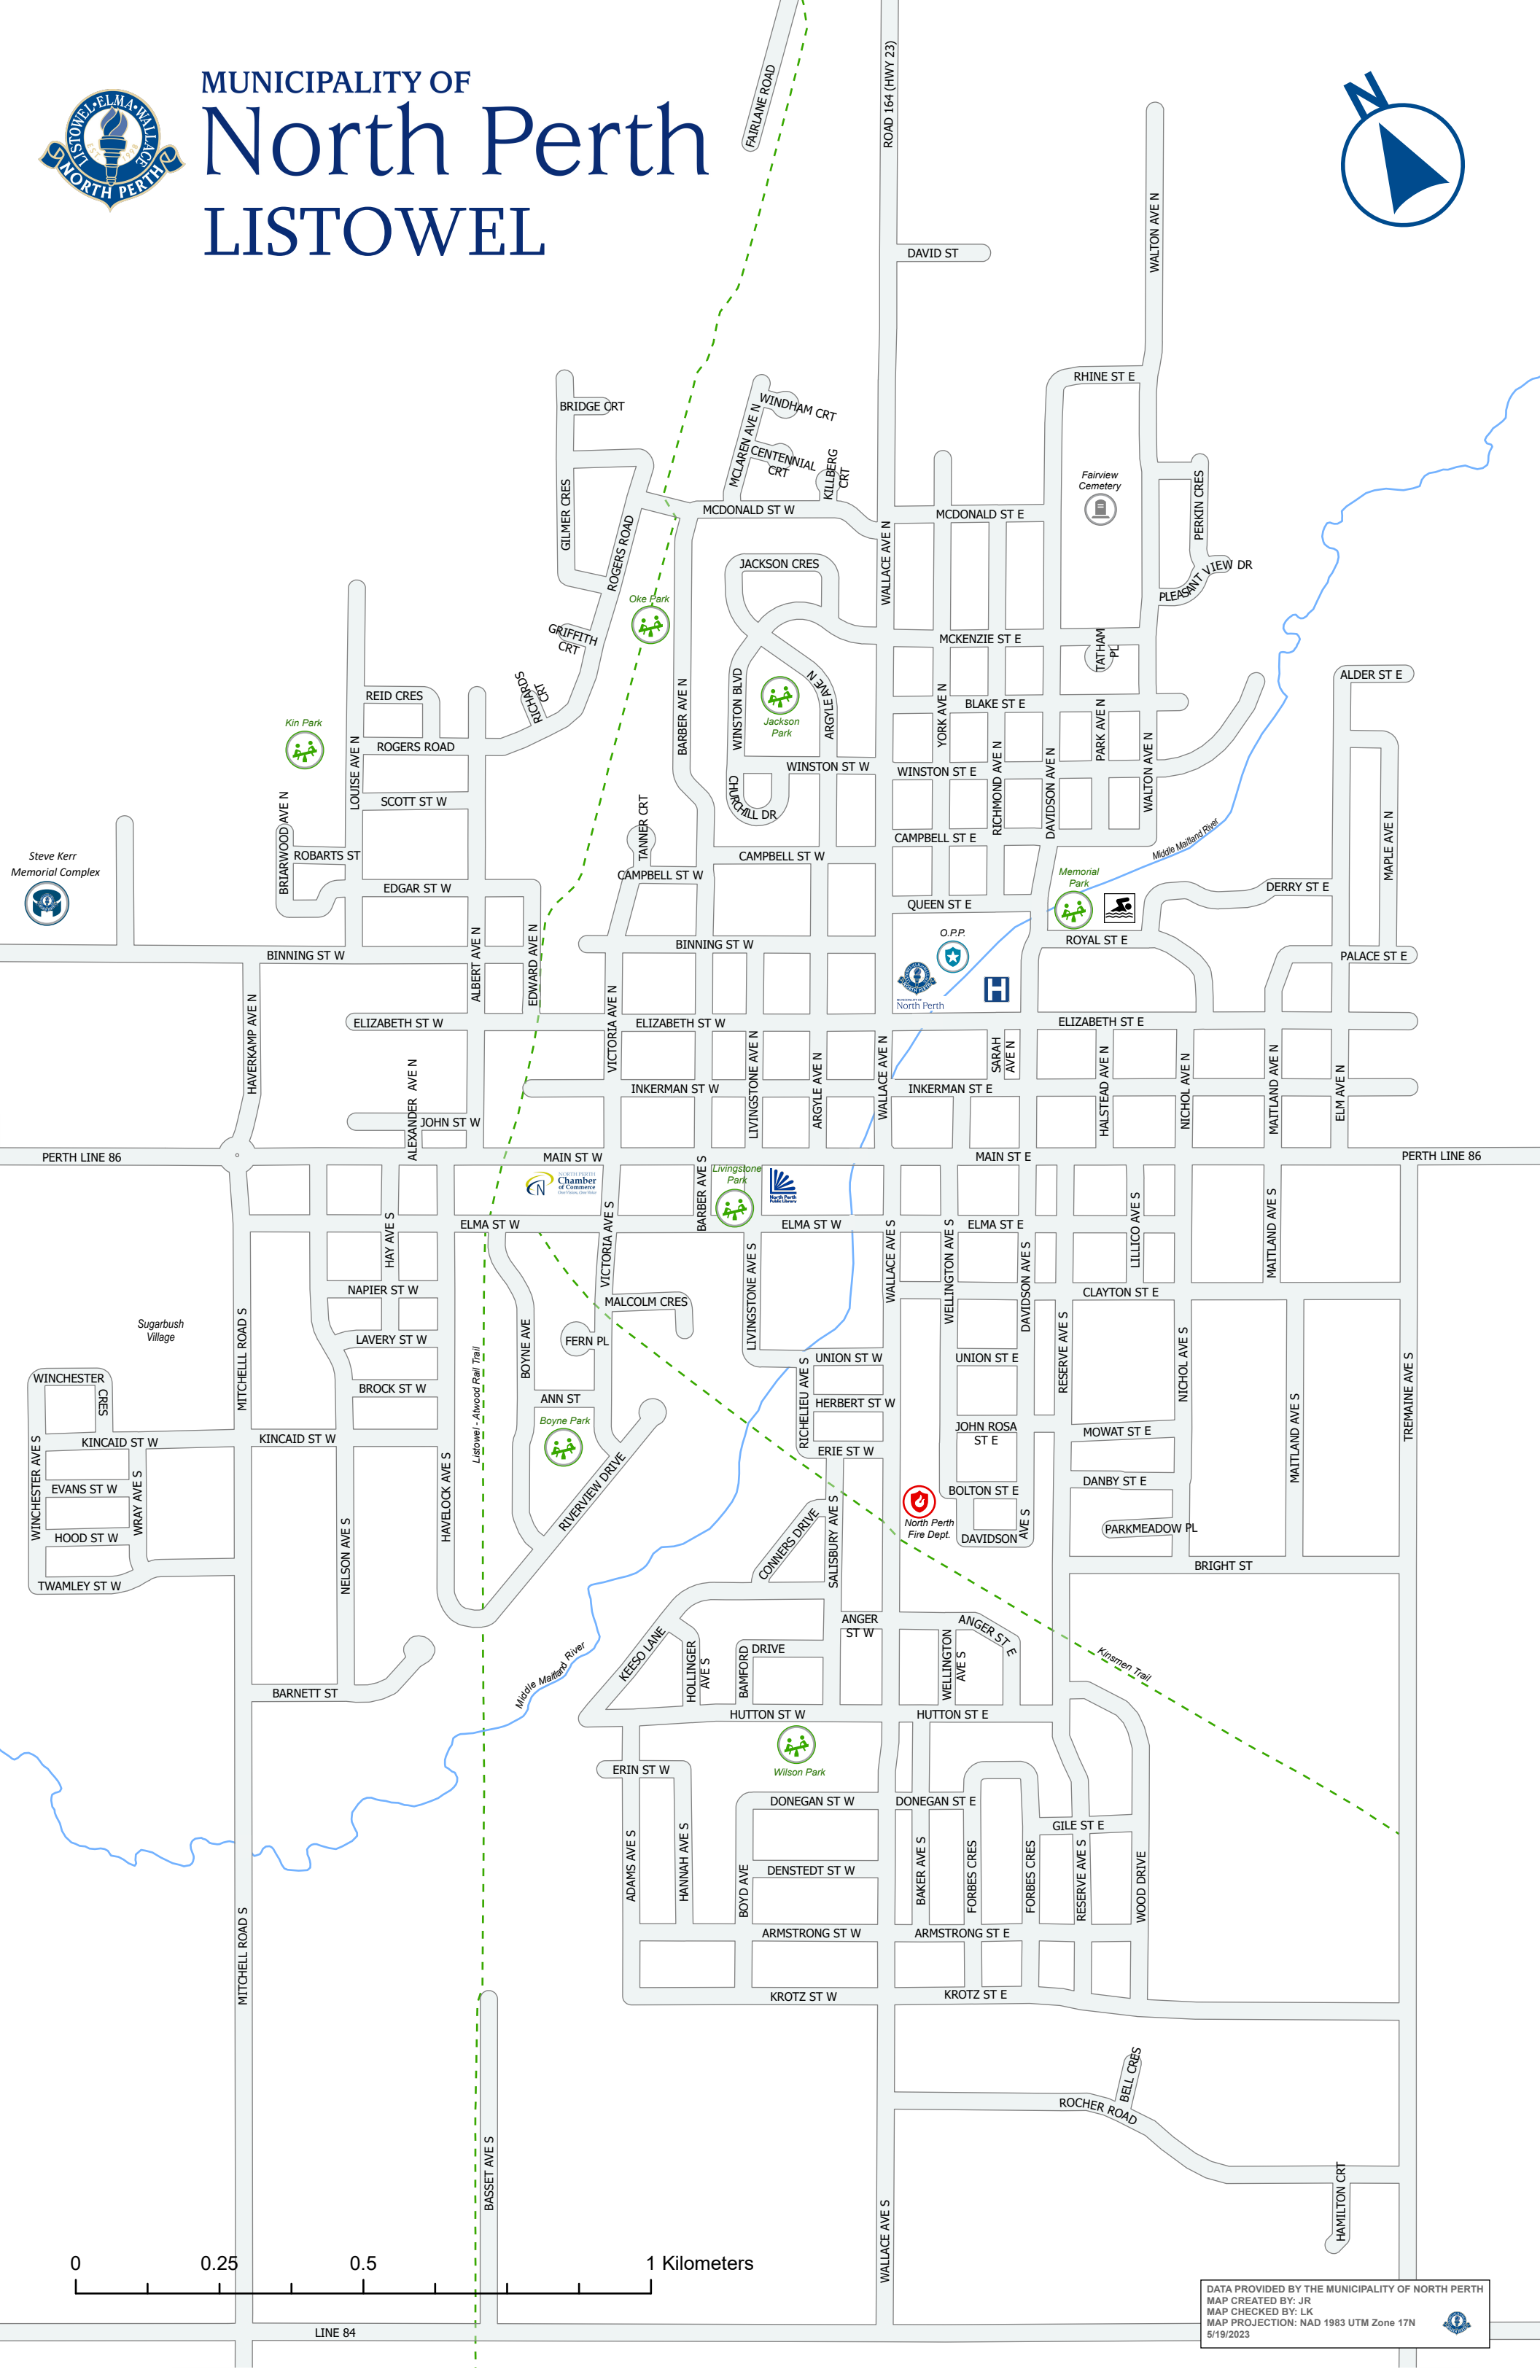

MUNICIPALITY OF North Perth LISTOWEL

Sugarbush Village

WINCHESTER AVES
KINCAID ST W
EVANS ST W
HOOD ST W
TWAMLEY ST W