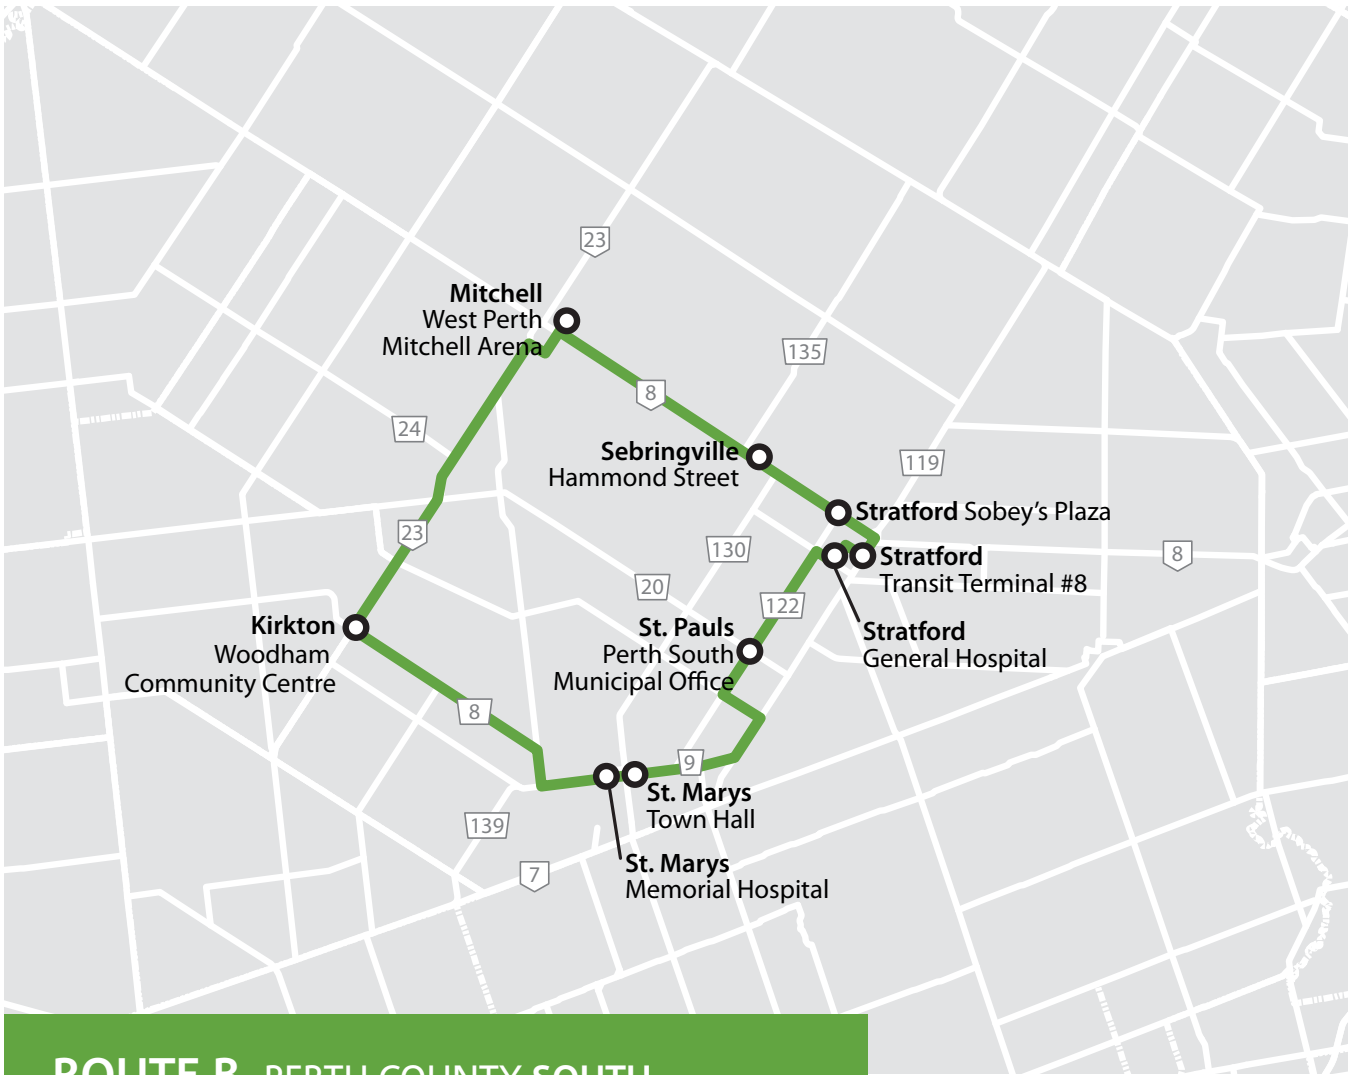

ROUTE B PERTH COUNTY SOUTH

MONDAY - SATURDAY

STOP LOCATION	↓ TRIP 1	↑ TRIP 2	↓ TRIP 3	↑ TRIP 4
Stratford: Transit Terminal #8	6:00	9:25	2:00	6:10
Stratford: Stratford General Hospital	6:05	9:20	2:05	6:05
St. Pauls: Perth South Municipal Office	6:17	9:08	2:17	5:53
St. Marys: Town Hall	6:31	8:54	2:31	5:39
St. Marys: Memorial Hospital	6:37	8:48	2:37	5:33
Kirkton: Woodham Community Centre	6:55	8:30	2:55	5:15
Mitchell: West Perth Mitchell Arena	7:11	8:14	3:11	4:59
Sebringville: Hammond Street	7:23	8:02	3:23	4:47
Stratford: Sobey's Plaza	7:34	7:51	3:34	4:36
Stratford: Transit Terminal #8	7:40	7:45	3:40	4:30

PM times are BOLD