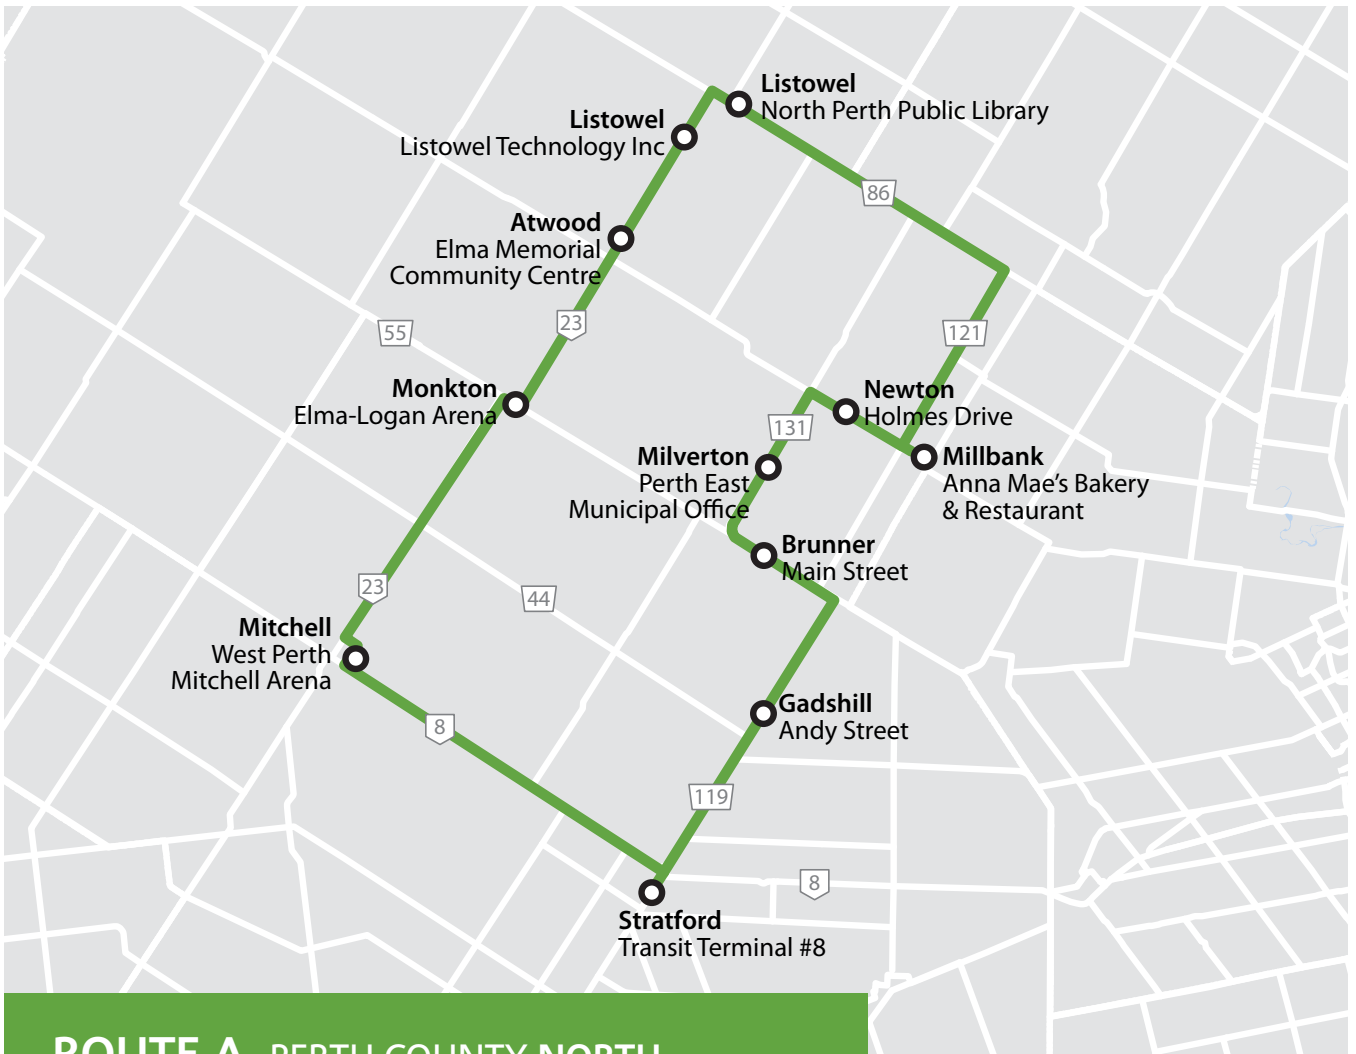

ROUTE A PERTH COUNTY NORTH

MONDAY - SATURDAY

STOP LOCATION	↓ TRIP 1	↑ TRIP 2	↓ TRIP 3	↑ TRIP 4
Stratford: Transit Terminal #8	6:00	10:28	1:00	5:28
Gadshill: Andy Street	6:14	10:14	1:14	5:14
Brunner: Main Street	6:25	10:03	1:25	5:03
Milverton: Perth East Municipal Office	6:33	9:55	1:33	4:55
Newton: Holmes Drive	6:40	9:48	1:40	4:48
Millbank: Anna Mae's Bakery & Restaurant	6:46	9:42	1:46	4:42
Listowel: North Perth Public Library	7:10	9:18	2:10	4:18
Listowel: Listowel Technology Inc. (LTI)	7:16	9:12	2:16	4:12
Atwood: Elma Memorial Community Centre	7:23	9:05	2:23	4:05
Monkton: Elma-Logan Arena	7:35	8:53	2:35	3:53
Mitchell: West Perth Mitchell Arena	7:50	8:38	2:50	3:38
Stratford: Transit Terminal #8	8:13	8:15	3:13	3:15

PM times are **BOLD**