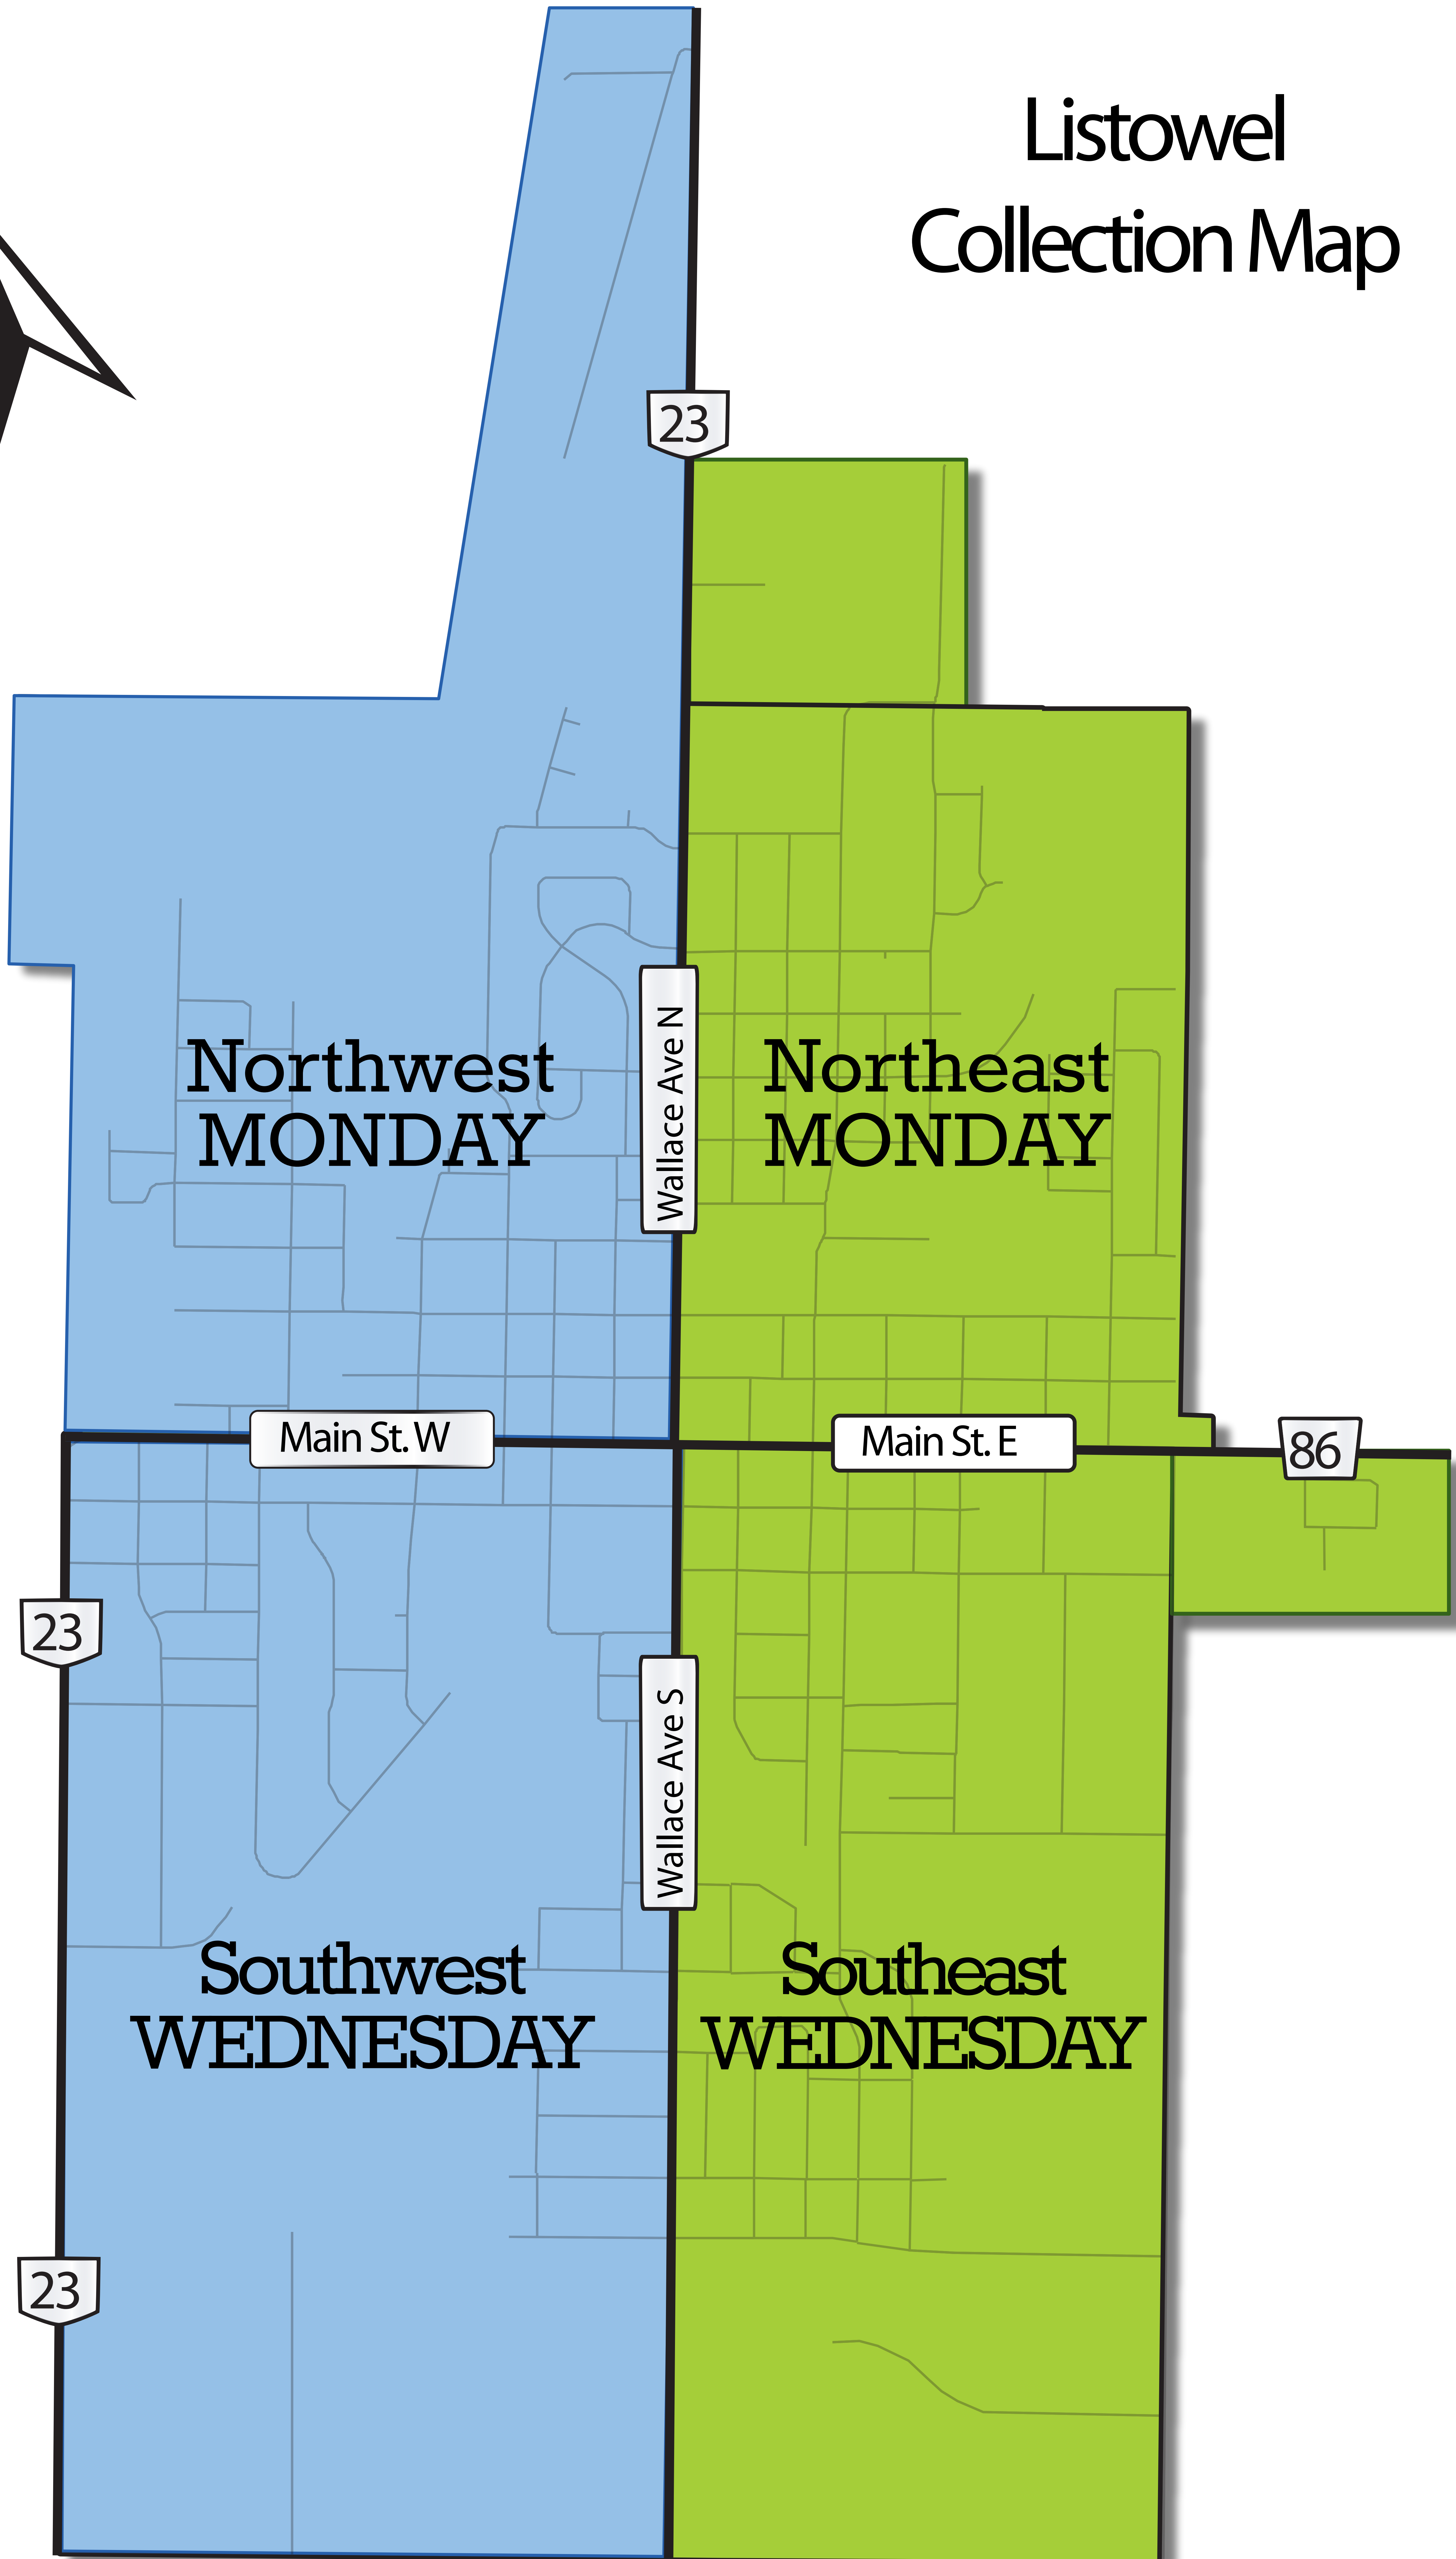

2019	<b>JANUARY</b>	<b>FEBRUARY</b>	<b>MARCH</b>	<b>APRIL</b>
	S M T W T F S	S M T W T F S	S M T W T F S	S M T W T F S
	1 2 3 4 5	1 2	1 2	1 2 3 4 5 6
	6 7 8 9 10 11 12	3 4 5 6 7 8 9	3 4 5 6 7 8 9	7 8 9 10 11 12 13
	13 14 15 16 17 18 19	10 11 12 13 14 15 16	10 11 12 13 14 15 16	14 15 16 17 18 19 20
	20 21 22 23 24 25 26	17 18 19 20 21 22 23	17 18 19 20 21 22 23	21 22 23 24 25 26 27
27 28 29 30 31	24 25 26 27 28	24 25 26 27 28 29 30	28 29 30	

<b>Collection Area</b>	<b>Collection Day</b>	<b>Waste Week</b>	<b>Recycling Week</b>
Listowel Northeast	Monday	Every Week	■
Listowel Northwest	Monday	Every Week	■
Listowel Southeast	Wednesday	Every Week	■
Listowel Southwest	Wednesday	Every Week	■
Elma Hamlets (see below)	Wednesday	Every Week	■
Atwood and Newry	Monday	Every Week	■
Wallace Hamlets (below)	Monday	Every Week	■
Elma Rural Area	Monday		■
Wallace Rural Area	Monday		■

# Listowel Collection Map

# Wallace & Elma Collection Map