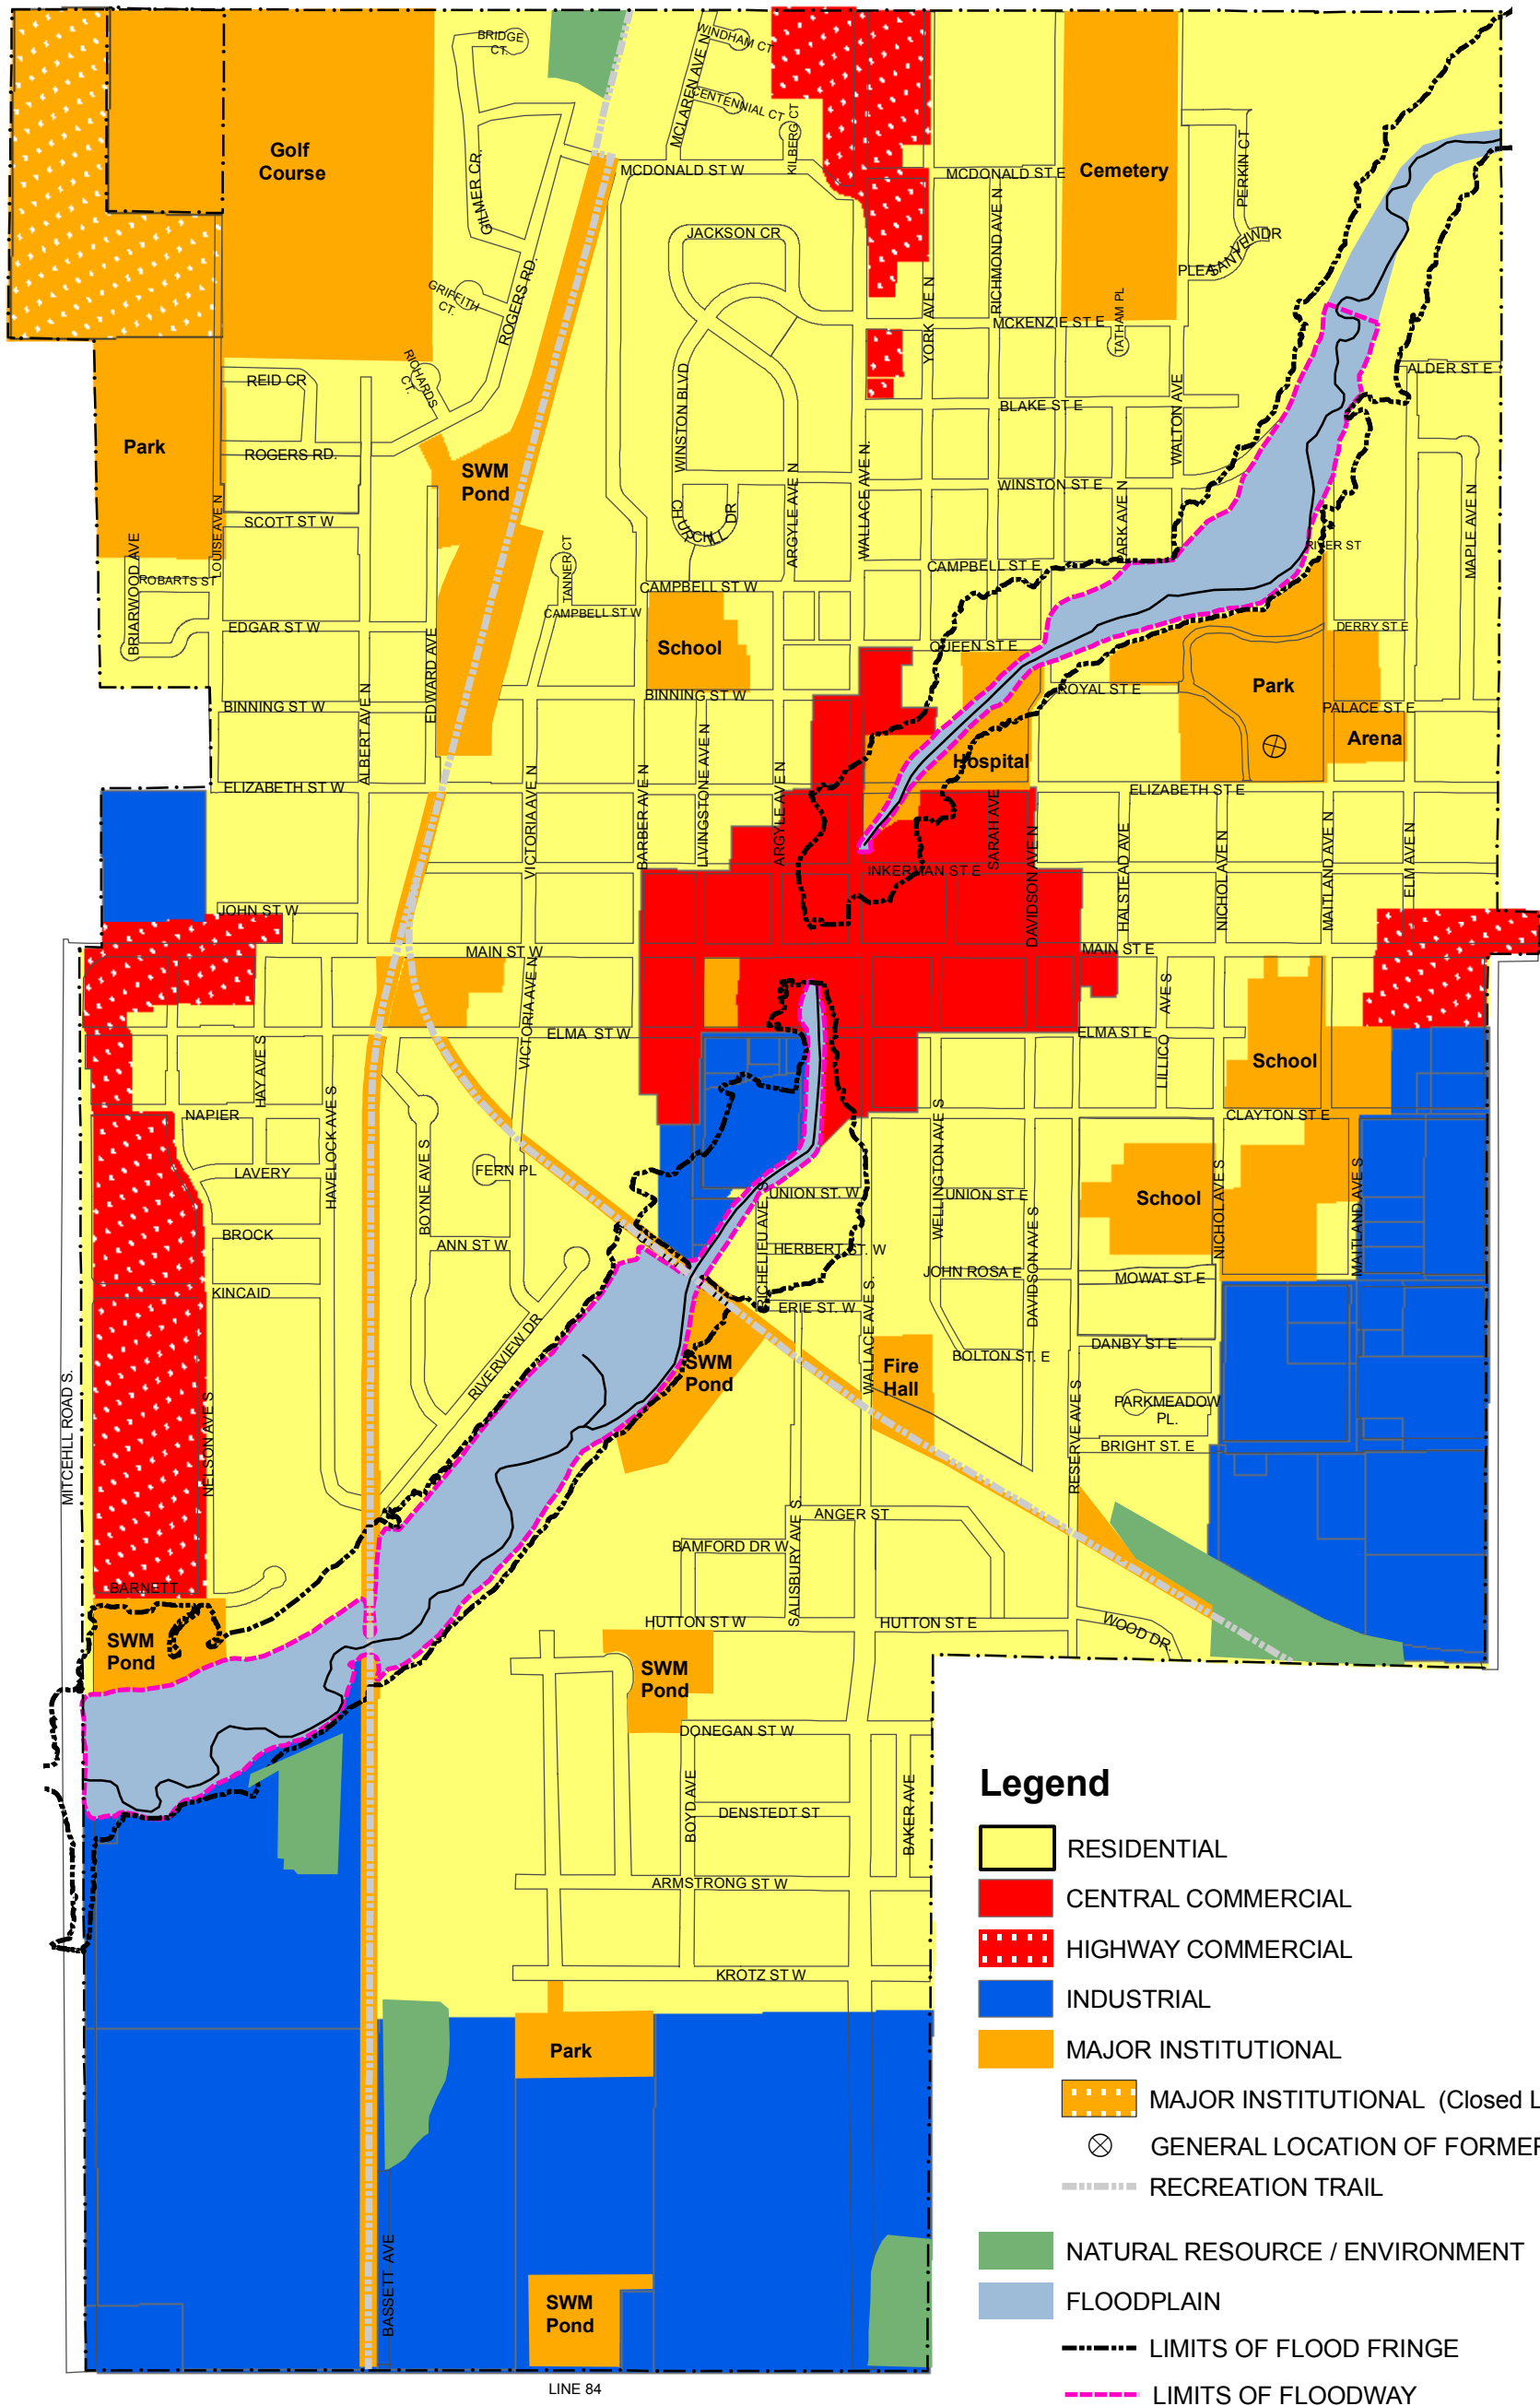

SCHEDULE 'A' - LAND USE PLAN for LISTOWEL WARD

Legend

- RESIDENTIAL
- CENTRAL COMMERCIAL
- HIGHWAY COMMERCIAL
- INDUSTRIAL
- MAJOR INSTITUTIONAL
- MAJOR INSTITUTIONAL (Closed Landfill Site)
- ⊗ GENERAL LOCATION OF FORMER LANDFILL SITE
- RECREATION TRAIL
- NATURAL RESOURCE / ENVIRONMENT
- FLOODPLAIN
- LIMITS OF FLOOD FRINGE
- LIMITS OF FLOODWAY