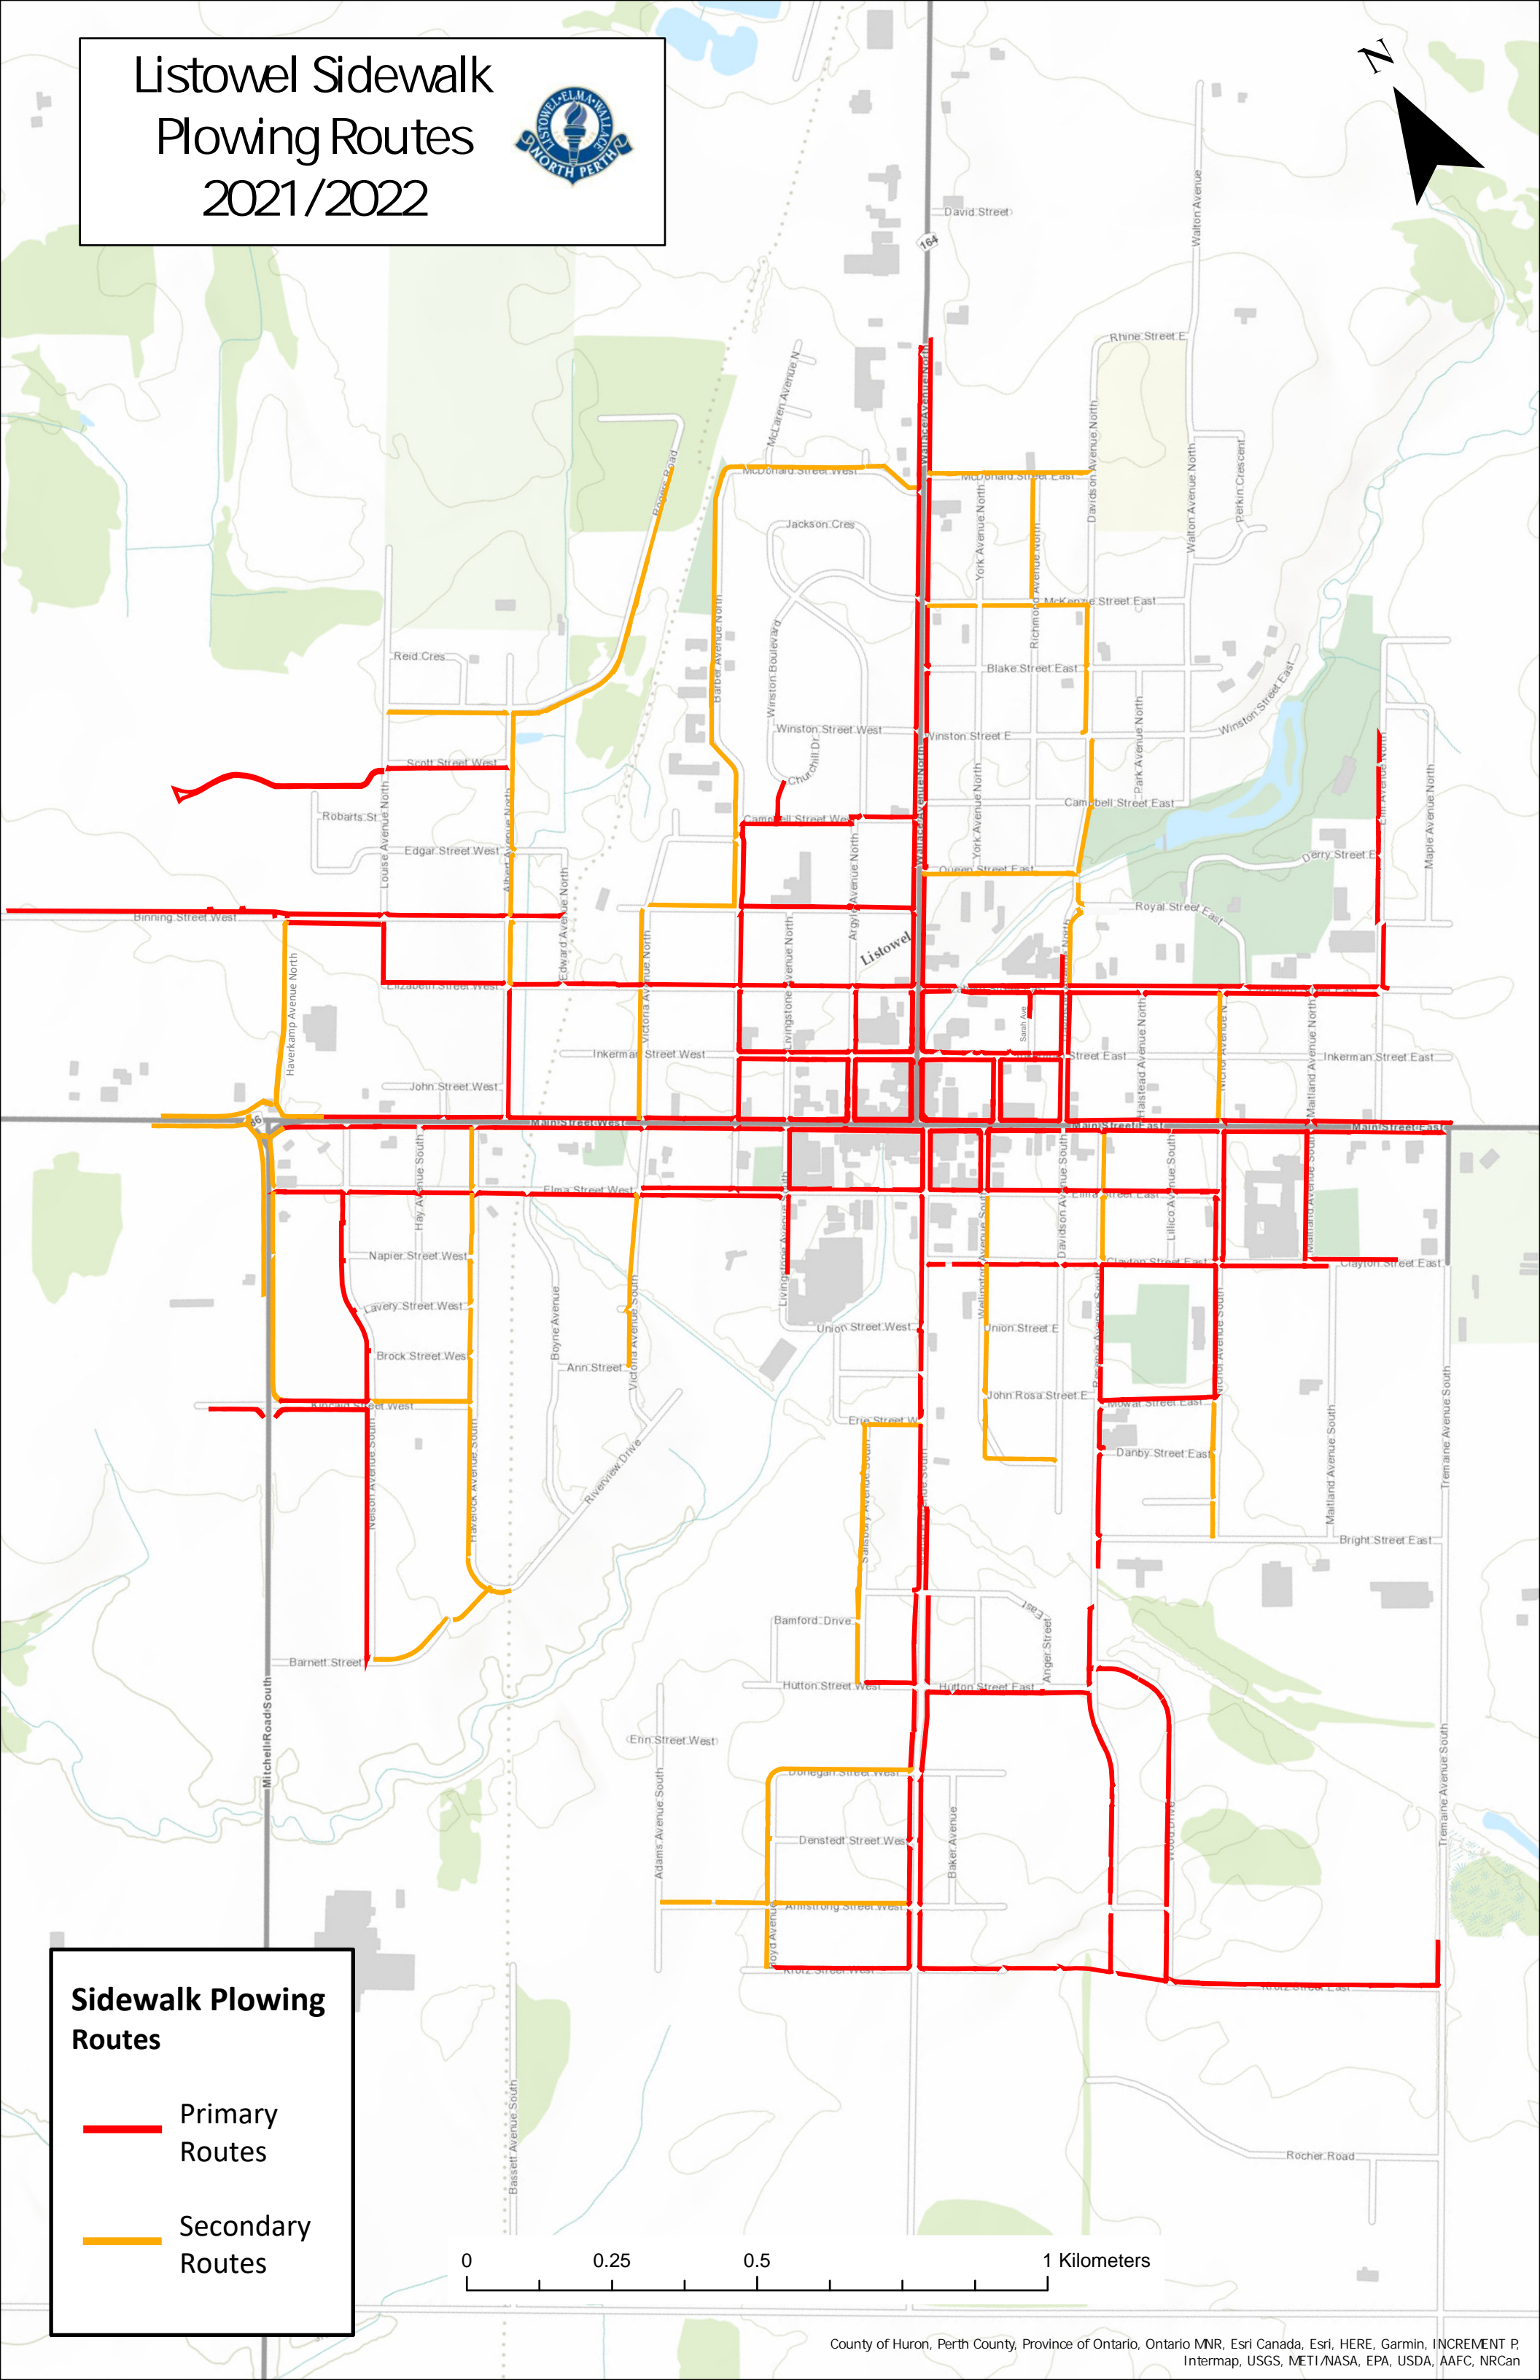

Listowel Sidewalk Plowing Routes 2021/2022

Sidewalk Plowing Routes

Primary Routes

Secondary Routes

0 0.25 0.5 1 Kilometers